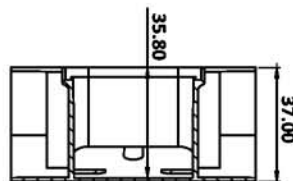

WALL LIGHT 4 WAY

LED WALL LIGHT

COLOUR : CW / WW

PRODUCT CODE	WATT	SIZE (MM)	POWER FACTOR	SURGE PROTECTION	LUMEN / WATT	IP-RATING	HOUSING TYPE
SN-6	6W	67 x 80mm	≥0.5	1.5 KV	60	IP-65	ALUMINIUM
SN-12	12W	117 x 80mm	≥0.9	2.5 KV	60	IP-65	ALUMINIUM
SN-18	18W	167 x 80mm	≥0.9	2.5 KV	60	IP-65	ALUMINIUM