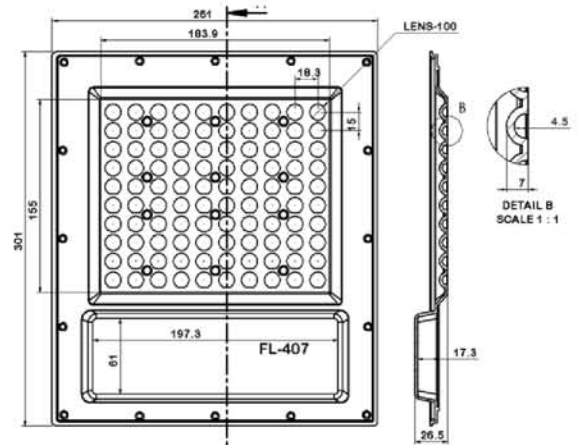

Quality is our foremost priority

Green LED | Life25000hrs | HighEfficiency