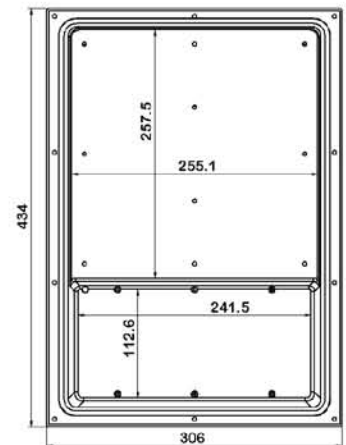

Green LED | Life25000hrs | HighEfficiency