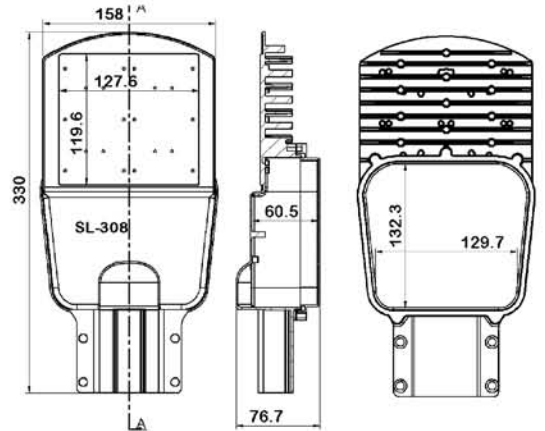

Quality is our foremost priority

Green LED | Life25000hrs | HighEfficiency

LED SIZE : 2835 & 5050

LED STREET LIGHT (LENS MODEL)

COLOUR : CW / VW

PRODUCT CODE	WATT	SIZE (MM)	POWER FACTOR	SURGE PROTECTION	LUMEN / WATT	IP-RATING	HOUSING TYPE
SLPL-SL-60	60W	265 x 102 x 58mm	≥0.9	6 KV	100	IP-66	ALUMINIUM

Green LED | Life25000hrs | HighEfficiency

LED STREET LIGHT (LENS MODEL)

COLOUR : CW / VW

PRODUCT CODE	WATT	SIZE (MM)	POWER FACTOR	SURGE PROTECTION	LUMEN / WATT	IP-RATING	HOUSING TYPE
SLPL-SL-45W	45W	265 x 91 x 52mm	≥0.9	6 KV	100	IP-66	ALUMINIUM
SLPL-SL-50W	50W	265 x 91 x 52mm	≥0.9	6 KV	100	IP-66	ALUMINIUM

Quality is our foremost priority

Green LED | Life25000hrs | HighEfficiency

LED SIZE : 2835 & 5050

LED STREET LIGHT (LENS MODEL)

COLOUR : CW / WW

PRODUCT CODE	WATT	SIZE (MM)	POWER FACTOR	SURGE PROTECTION	LUMEN / WATT	IP-RATING	HOUSING TYPE
SLPL-SL-70	70W	330 x 158 x 61mm	≥0.9	6 KV	100	IP-66	ALUMINIUM
SLPL-SL-70	90W	330 x 158 x 61mm	≥0.9	6 KV	100	IP-66	ALUMINIUM