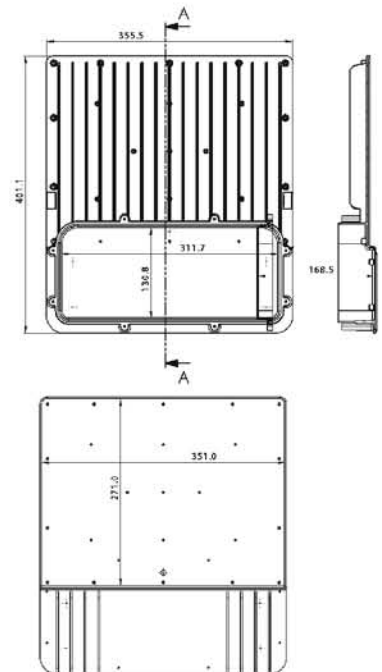

Quality is our foremost priority

Green LED | Life25000hrs | HighEfficiency

LED FLOOD LIGHT (LENS MODEL)

COLOUR : CW / WW

PRODUCT CODE	WATT	SIZE (MM)	POWER FACTOR	SURGE PROTECTION	LUMEN / WATT	IP-RATING	HOUSING TYPE
SLPL-FL-100	100W	301 x 261 x 64mm	≥0.9	6 KV	100	IP-66	ALUMINIUM