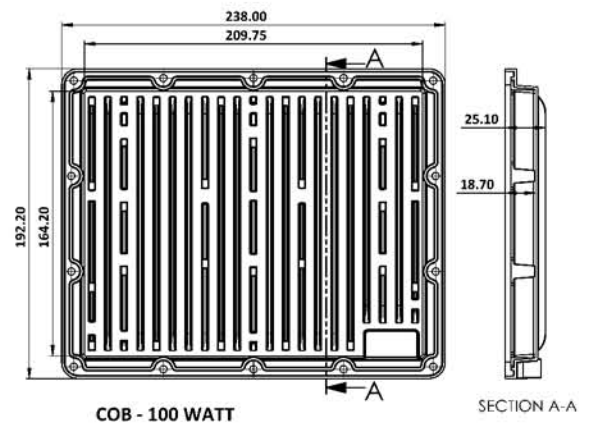

DOB FLOOD LIGHT (NEO SERIES)

COLOUR : CW / WW

PRODUCT CODE	WATT	SIZE (MM)	POWER FACTOR	SURGE PROTECTION	LUMEN / WATT	IP-RATING	HOUSING TYPE
SLPL-FL-50	50W	178 x 152 x 25mm	≥0.9	6 KV	90	IP-66	ALUMINIUM

Green LED | Life25000hrs | HighEfficiency