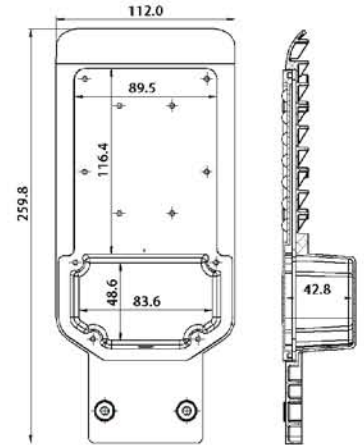

Quality is our foremost priority

Green LED | Life25000hrs | HighEfficiency