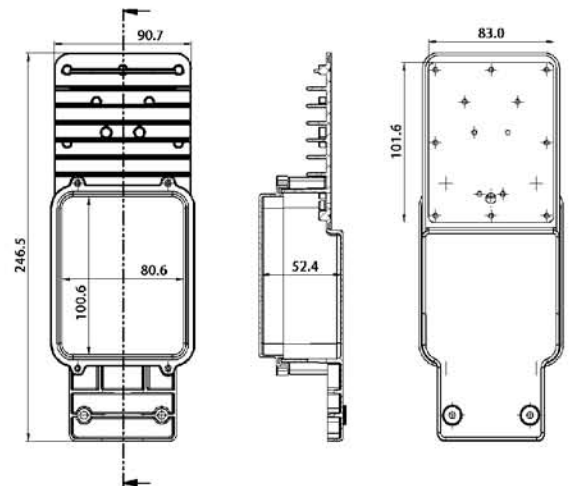

LED STREET LIGHT (LENS MODEL)

COLOUR : CW / VW

PRODUCT CODE	WATT	SIZE (MM)	POWER FACTOR	SURGE PROTECTION	LUMEN / WATT	IP-RATING	HOUSING TYPE
SLPL-SL-60	60W	265 x 102 x 58mm	≥0.9	6 KV	100	IP-66	ALUMINIUM

Green LED | Life25000hrs | HighEfficiency