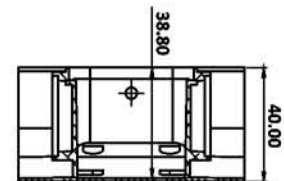

WALL LIGHT 6 WAY

LED WALL LIGHT

COLOUR : CW / WW

PRODUCT CODE	WATT	SIZE (MM)	POWER FACTOR	SURGE PROTECTION	LUMEN / WATT	IP-RATING	HOUSING TYPE
SN-6	6W	67 x 80mm	≥0.5	1.5 KV	60	IP-65	ALUMINIUM
SN-12	12W	117 x 80mm	≥0.9	2.5 KV	60	IP-65	ALUMINIUM
SN-18	18W	167 x 80mm	≥0.9	2.5 KV	60	IP-65	ALUMINIUM