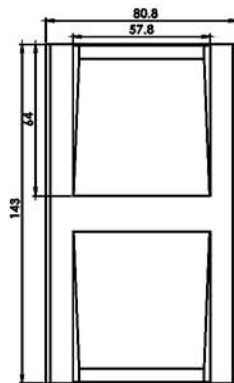

FULL - K LIGHT

COLOUR : WW

PRODUCT CODE	WATT	SIZE (MM)	POWER FACTOR	SURGE PROTECTION	LUMEN / WATT	IP- RATING	HOUSING TYPE
SN-12	12W	143 x 81 x 63mm	≥0.9	3 KV	60	IP-65	ALUMINIUM