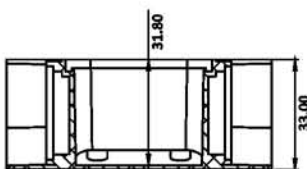

LED WALL LIGHT

COLOUR : CW / WW

PRODUCT CODE	WATT	SIZE (MM)	POWER FACTOR	SURGE PROTECTION	LUMEN / WATT	IP-RATING	HOUSING TYPE
SN-6	6W	67 x 80mm	≥0.5	1.5 KV	60	IP-65	ALUMINIUM
SN-12	12W	117 x 80mm	≥0.9	2.5 KV	60	IP-65	ALUMINIUM
SN-18	18W	167 x 80mm	≥0.9	2.5 KV	60	IP-65	ALUMINIUM

WALL LIGHT 2 WAY