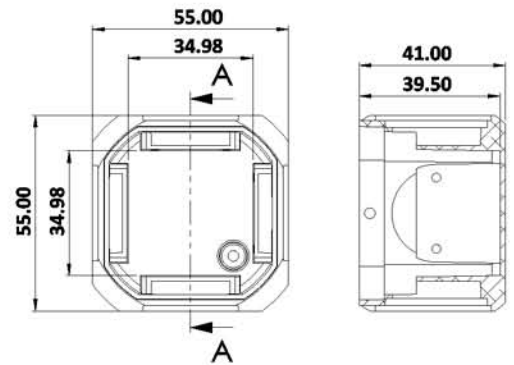

Quality is our foremost priority

COLOURS AVAILABLE:
CW, NW, WW (OTHER COLOUR CAN BE CUSTOMIZED)

Green LED | Life 25000hrs | High Efficiency

4 - WAY ROUND LIGHT

COLOUR : WW

PRODUCT CODE	WATT	SIZE (MM)	POWER FACTOR	SURGE PROTECTION	LUMEN / WATT	IP-RATING	HOUSING TYPE
SN-8	8W	55 x 55x 41mm	≥0.9	3 KV	60	IP-65	ALUMINIUM
SN-12	12W	75 x 75 x 54mm	≥0.9	3 KV	60	IP-65	ALUMINIUM