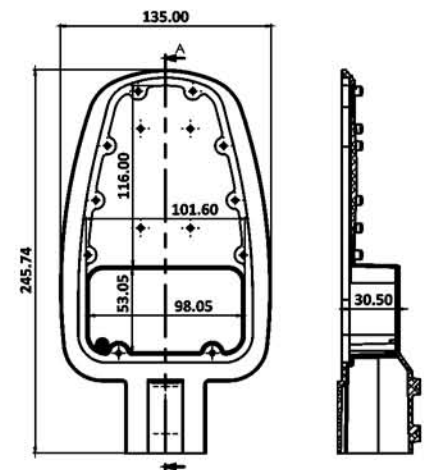

LED STREET LIGHT (ECO SERIES)

COLOUR : CW / WW

PRODUCT CODE	WATT	SIZE (MM)	POWER FACTOR	SURGE PROTECTION	LUMEN / WATT	IP- RATING	HOUSING TYPE
SLPL-SL-30	30W	255 x 135 x 43mm	≥0.9	5 KV	90	IP-66	ALUMINIUM
SLPL-SL-36	36W	255 x 135 x 43mm	≥0.9	5 KV	90	IP-66	ALUMINIUM
SLPL-SL-50	50W	294 x 160 x 44mm	≥0.9	6 KV	100	IP-66	ALUMINIUM
SLPL-SL-60	60W	294 x 160 x 44mm	≥0.9	6 KV	100	IP-66	ALUMINIUM
SLPL-SL-80	80W	349 x 173 x 52mm	≥0.9	6 KV	100	IP-66	ALUMINIUM
SLPL-SL-90	90W	427 x 200 x 51mm	≥0.9	6 KV	100	IP-66	ALUMINIUM
SLPL-SL-100	100W	427 x 200 x 51mm	≥0.9	6 KV	100	IP-66	ALUMINIUM
SLPL-SL-110	110W	427 x 200 x 51mm	≥0.9	6 KV	100	IP-66	ALUMINIUM
SLPL-SL-120	120W	427 x 200 x 51mm	≥0.9	6 KV	100	IP-66	ALUMINIUM