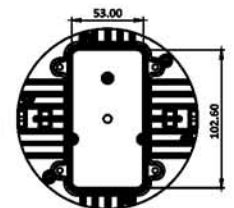

WELL GLASS LIGHTS

COLOUR : CW / WW

PRODUCT CODE	WATT	SIZE (MM)	POWER FACTOR	SURGE PROTECTION	LUMEN / WATT	IP-RATING	HOUSING TYPE
WG36	36W	Dia 133.90mm	≥0.9	5 KV	90	IP-66	ALUMINIUM
WG45	45W	Dia 133.90mm	≥0.9	6 KV	90	IP-66	ALUMINIUM
WG70	70W	Dia 185mm	≥0.9	6 KV	100	IP-66	ALUMINIUM
WG80	80W	Dia 185mm	≥0.9	6 KV	100	IP-66	ALUMINIUM