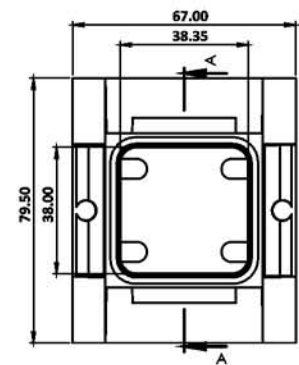

LED WALL LIGHT

COLOUR : CW / WW

PRODUCT CODE	WATT	SIZE (MM)	POWER FACTOR	SURGE PROTECTION	LUMEN / WATT	IP-RATING	HOUSING TYPE
SN-6	6W	67 x 80mm	≥0.5	1.5 KV	60	IP-65	ALUMINIUM
SN-12	12W	117 x 80mm	≥0.9	2.5 KV	60	IP-65	ALUMINIUM
SN-18	18W	167 x 80mm	≥0.9	2.5 KV	60	IP-65	ALUMINIUM

WALL LIGHT 2 WAY