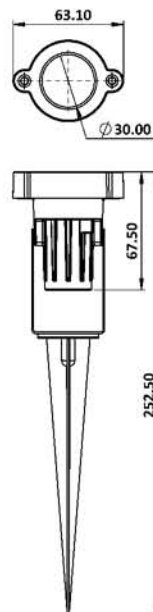

Quality is our foremost priority

COLOURS AVAILABLE:
CW, NW, WW (OTHER COLOUR CAN BE CUSTOMIZED)

Green LED | Life25000hrs | HighEfficiency

2 - WAY LIGHT

COLOUR : WW

PRODUCT CODE	WATT	SIZE (MM)	POWER FACTOR	SURGE PROTECTION	LUMEN / WATT	IP- RATING	HOUSING TYPE
SN-4	4W	90 x 51 x 37mm	≥0.9	1.5 KV	60	IP-65	ALUMINIUM

GARDEN SPIKE LIGHT

Green LED | Life25000hrs | HighEfficiency

COB SPIKE LIGHT

COLOUR : WW

PRODUCT CODE	WATT	SIZE (MM)	POWER FACTOR	SURGE PROTECTION	LUMEN / WATT	IP- RATING	HOUSING TYPE
SN-3	3W	252 x 67 x 63mm	≥0.9	1.5 KV	60	IP-65	ALUMINIUM
SN-6	6W	282 x 75 x 80mm	≥0.9	2.5 KV	60	IP-65	ALUMINIUM