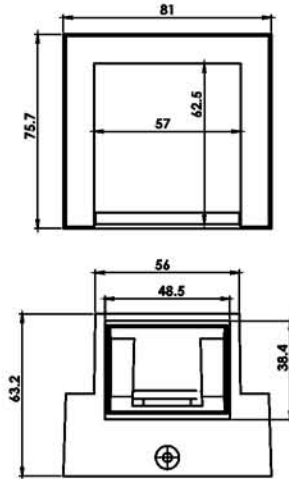

Quality is our foremost priority

COLOURS AVAILABLE:
CW, NW, WW (OTHER COLOUR CAN BE CUSTOMIZED)

Green LED | Life25000hrs | HighEfficiency

HALF - K LIGHT

COLOUR : WW

PRODUCT CODE	WATT	SIZE (MM)	POWER FACTOR	SURGE PROTECTION	LUMEN / WATT	IP- RATING	HOUSING TYPE
SN-6	6W	76 x 81 x 63mm	≥0.9	1.5 KV	60	IP-65	ALUMINIUM

Green LED | Life25000hrs | HighEfficiency