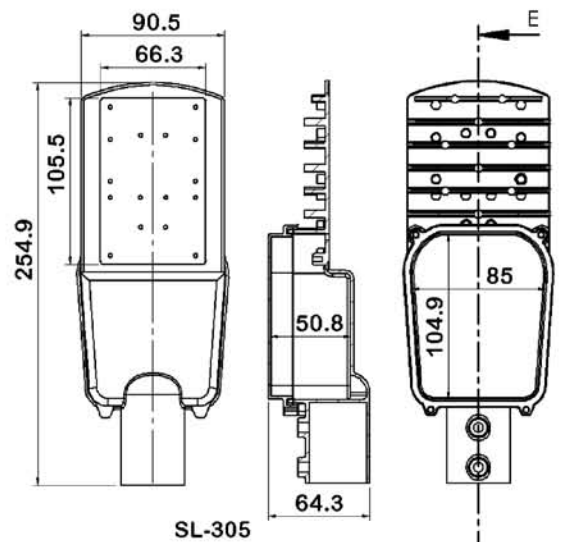

Green LED | Life25000hrs | HighEfficiency

LED STREET LIGHT (ECO SERIES)

COLOUR : CW / WW

PRODUCT CODE	WATT	SIZE (MM)	POWER FACTOR	SURGE PROTECTION	LUMEN / WATT	IP- RATING	HOUSING TYPE
SLPL-SL-30	30W	255 x 135 x 43mm	≥0.9	5 KV	90	IP-66	ALUMINIUM
SLPL-SL-36	36W	255 x 135 x 43mm	≥0.9	5 KV	90	IP-66	ALUMINIUM
SLPL-SL-50	50W	294 x 160 x 44mm	≥0.9	6 KV	100	IP-66	ALUMINIUM
SLPL-SL-60	60W	294 x 160 x 44mm	≥0.9	6 KV	100	IP-66	ALUMINIUM
SLPL-SL-80	80W	349 x 173 x 52mm	≥0.9	6 KV	100	IP-66	ALUMINIUM
SLPL-SL-90	90W	427 x 200 x 51mm	≥0.9	6 KV	100	IP-66	ALUMINIUM
SLPL-SL-100	100W	427 x 200 x 51mm	≥0.9	6 KV	100	IP-66	ALUMINIUM
SLPL-SL-110	110W	427 x 200 x 51mm	≥0.9	6 KV	100	IP-66	ALUMINIUM
SLPL-SL-120	120W	427 x 200 x 51mm	≥0.9	6 KV	100	IP-66	ALUMINIUM

Quality is our foremost priority

Green LED | Life25000hrs | HighEfficiency

LED STREET LIGHT (SLIM LEAF SERIES)

COLOUR : CW / WW

PRODUCT CODE	WATT	SIZE (MM)	POWER FACTOR	SURGE PROTECTION	LUMEN / WATT	IP- RATING	HOUSING TYPE
SLPL-SL-30	30W	260 x 117 x 43mm	≥0.9	5 KV	90	IP-66	ALUMINIUM
SLPL-SL-50	50W	319 x 131 x 48mm	≥0.9	6 KV	100	IP-66	ALUMINIUM
SLPL-SL-80	80W	402 x 168 x 52mm	≥0.9	6 KV	100	IP-66	ALUMINIUM

Green LED | Life25000hrs | HighEfficiency

SL-305

COLOUR : CW / WW

LED SIZE : 2835 & 5050

LED STREET LIGHT (LENS MODEL)

PRODUCT CODE	WATT	SIZE (MM)	POWER FACTOR	SURGE PROTECTION	LUMEN / WATT	IP- RATING	HOUSING TYPE
SLPL-SL-36	36W	255 x 91 x 51mm	≥0.9	6 KV	90	IP-66	ALUMINIUM
SLPL-SL-45	45W	255 x 91 x 51mm	≥0.9	6 KV	100	IP-66	ALUMINIUM