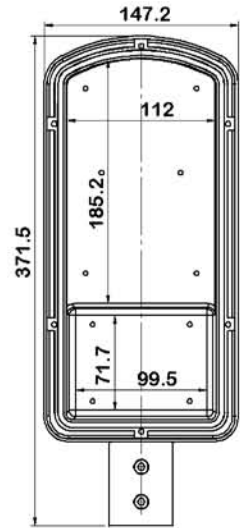

Quality is our foremost priority

Green LED | Life25000hrs | HighEfficiency

COLOUR : CW / WW

LED STREET LIGHT (LEGEND MODEL)

PRODUCT CODE	WATT	SIZE (MM)	POWER FACTOR	SURGE PROTECTION	LUMEN / WATT	IP-RATING	HOUSING TYPE
SLPL-SL-18	18W	227 x 85mm	≥0.9	4 KV	80	IP-66	ALUMINIUM
SLPL-SL-30	30W	344 x 106mm	≥0.9	5 KV	90	IP-66	ALUMINIUM
SLPL-SL-50	50W	371 x 147mm	≥0.9	6 KV	100	IP-66	ALUMINIUM
SLPL-SL-80	80W	371 x 147mm	≥0.9	6 KV	100	IP-66	ALUMINIUM
SLPL-SL-120	120W	401 x 185mm	≥0.9	6 KV	100	IP-66	ALUMINIUM
SLPL-SL-150	150W	460 x 231mm	≥0.9	6 KV	120	IP-66	ALUMINIUM

Green LED | Life25000hrs | HighEfficiency