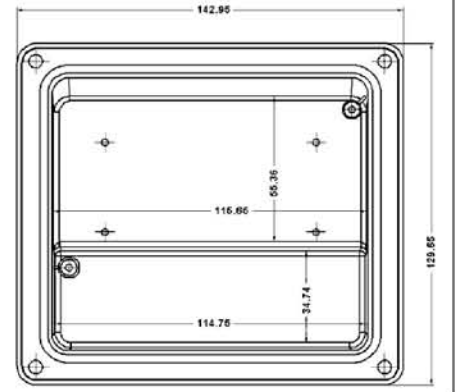

Quality is our foremost priority

Green LED | Life25000hrs | HighEfficiency