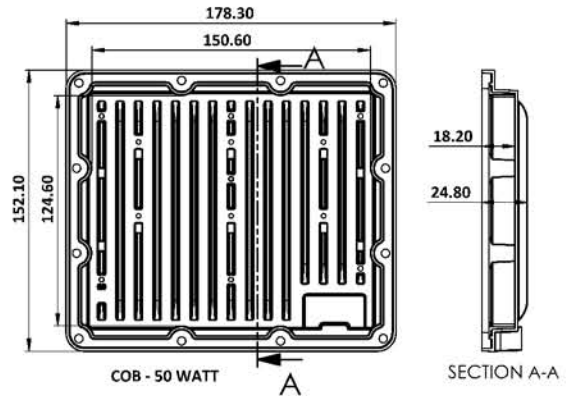

Quality is our foremost priority

Green LED | Life25000hrs | HighEfficiency