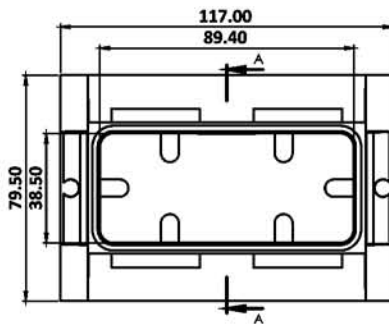

LED WALL LIGHT

COLOUR : CW / WW

PRODUCT CODE	WATT	SIZE (MM)	POWER FACTOR	SURGE PROTECTION	LUMEN / WATT	IP-RATING	HOUSING TYPE
SN-6	6W	67 x 80mm	≥0.5	1.5 KV	60	IP-65	ALUMINIUM
SN-12	12W	117 x 80mm	≥0.9	2.5 KV	60	IP-65	ALUMINIUM
SN-18	18W	167 x 80mm	≥0.9	2.5 KV	60	IP-65	ALUMINIUM