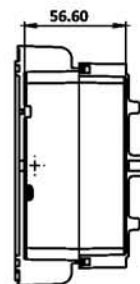

WELL GLASS LIGHTS

COLOUR : CW / WW

PRODUCT CODE	WATT	SIZE (MM)	POWER FACTOR	SURGE PROTECTION	LUMEN / WATT	IP-RATING	HOUSING TYPE
WG36	36W	Dia 133.90mm	≥0.9	5 KV	90	IP-66	ALUMINIUM
WG45	45W	Dia 133.90mm	≥0.9	6 KV	90	IP-66	ALUMINIUM
WG70	70W	Dia 185mm	≥0.9	6 KV	100	IP-66	ALUMINIUM
WG80	80W	Dia 185mm	≥0.9	6 KV	100	IP-66	ALUMINIUM