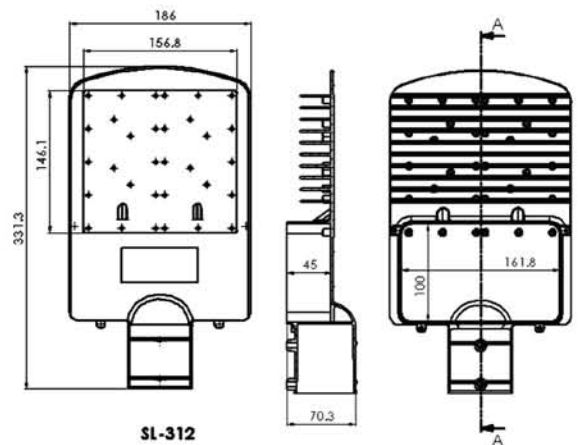

LED STREET LIGHT (LENS MODEL)

COLOUR : CW / WW

PRODUCT CODE	WATT	SIZE (MM)	POWER FACTOR	SURGE PROTECTION	LUMEN / WATT	IP-RATING	HOUSING TYPE
SLPL-SL-70	70W	330 x 158 x 61mm	≥0.9	6 KV	100	IP-66	ALUMINIUM
SLPL-SL-70	90W	330 x 158 x 61mm	≥0.9	6 KV	100	IP-66	ALUMINIUM

Green LED | Life25000hrs | HighEfficiency