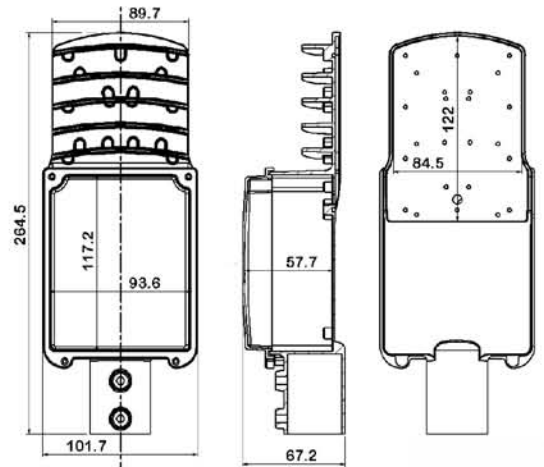

Quality is our foremost priority

Green LED | Life25000hrs | HighEfficiency

LED STREET LIGHT (SLIM LEAF SERIES)

COLOUR : CW / WW

PRODUCT CODE	WATT	SIZE (MM)	POWER FACTOR	SURGE PROTECTION	LUMEN / WATT	IP- RATING	HOUSING TYPE
SLPL-SL-30	30W	260 x 117 x 43mm	≥0.9	5 KV	90	IP-66	ALUMINIUM
SLPL-SL-50	50W	319 x 131 x 48mm	≥0.9	6 KV	100	IP-66	ALUMINIUM
SLPL-SL-80	80W	402 x 168 x 52mm	≥0.9	6 KV	100	IP-66	ALUMINIUM

Green LED | Life25000hrs | HighEfficiency

SL-305

COLOUR : CW / WW

LED SIZE : 2835 & 5050

LED STREET LIGHT (LENS MODEL)

PRODUCT CODE	WATT	SIZE (MM)	POWER FACTOR	SURGE PROTECTION	LUMEN / WATT	IP- RATING	HOUSING TYPE
SLPL-SL-36	36W	255 x 91 x 51mm	≥0.9	6 KV	90	IP-66	ALUMINIUM
SLPL-SL-45	45W	255 x 91 x 51mm	≥0.9	6 KV	100	IP-66	ALUMINIUM

Quality is our foremost priority

Green LED | Life25000hrs | HighEfficiency

LED SIZE : 2835 & 5050

LED STREET LIGHT (LENS MODEL)

COLOUR : CW / VW

PRODUCT CODE	WATT	SIZE (MM)	POWER FACTOR	SURGE PROTECTION	LUMEN / WATT	IP-RATING	HOUSING TYPE
SLPL-SL-60	60W	265 x 102 x 58mm	≥0.9	6 KV	100	IP-66	ALUMINIUM