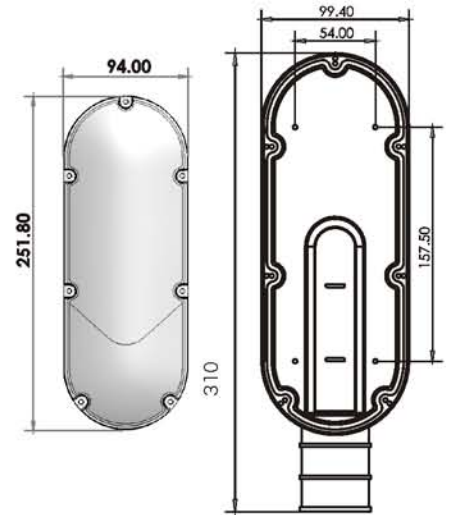

Quality is our foremost priority

Green LED | Life25000hrs | HighEfficiency

PLASTIC DOB LED STREET LIGHT (NEO SERIES)

COLOUR : CW / WW

PRODUCT CODE	WATT	SIZE (MM)	POWER FACTOR	SURGE PROTECTION	LUMEN / WATT	IP- RATING	HOUSING TYPE
SLPL-SL-24	24W	310 x 95mm	≥0.9	4 KV	90	IP-66	PC
SLPL-SL-36	36W	310 x 95mm	≥0.9	4 KV	90	IP-66	PC

Green LED | Life25000hrs | HighEfficiency