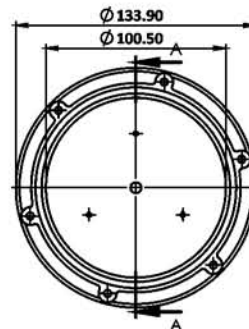

WELL GLASS LIGHT

Green LED | Life25000hrs | HighEfficiency

WELL GLASS LIGHTS

COLOUR : CW / WW

PRODUCT CODE	WATT	SIZE (MM)	POWER FACTOR	SURGE PROTECTION	LUMEN / WATT	IP-RATING	HOUSING TYPE
WG36	36W	Dia 133.90mm	≥0.9	5 KV	90	IP-66	ALUMINIUM
WG45	45W	Dia 133.90mm	≥0.9	6 KV	90	IP-66	ALUMINIUM
WG70	70W	Dia 185mm	≥0.9	6 KV	100	IP-66	ALUMINIUM
WG80	80W	Dia 185mm	≥0.9	6 KV	100	IP-66	ALUMINIUM