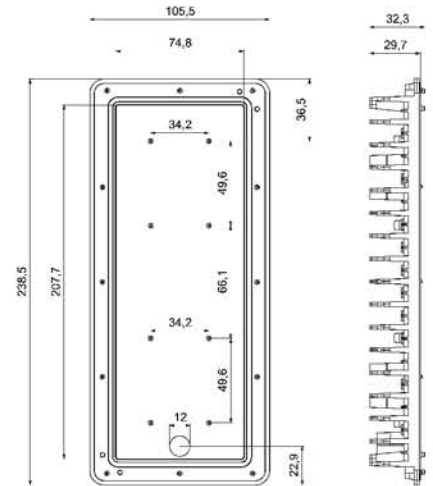

Quality is our foremost priority

Green LED | Life25000hrs | HighEfficiency

LED MODULAR LIGHT

COLOUR : CW / WW

PRODUCT CODE	WATT	SIZE (MM)	POWER FACTOR	SURGE PROTECTION	LUMEN / WATT	IP-RATING	HOUSING TYPE
SLPL-FL-50	50W	238 x 105 x 38mm	≥0.9	6 KV	90	IP-66	ALUMINIUM
SLPL-FL-100	100W	(238 x 105 x 38mm) x 2	≥0.9	6 KV	100	IP-66	ALUMINIUM
SLPL-FL-150	150W	(238 x 105 x 38mm) x 3	≥0.9	6 KV	110	IP-66	ALUMINIUM
SLPL-FL-200	200W	(238 x 105 x 38mm) x 4	≥0.9	6 KV	120	IP-66	ALUMINIUM
SLPL-FL-300	300W	(238 x 105 x 38mm) x 6	≥0.9	6 KV	120	IP-66	ALUMINIUM
SLPL-FL-400	400W	(238 x 105 x 38mm) x 8	≥0.9	6 KV	120	IP-66	ALUMINIUM

WELL GLASS LIGHT

Green LED | Life25000hrs | HighEfficiency