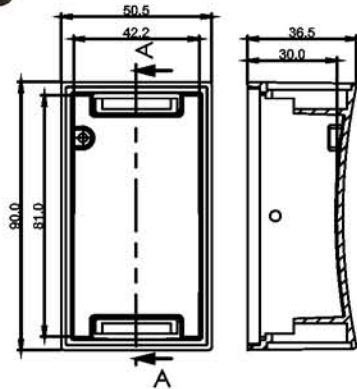

Quality is our foremost priority

COLOURS AVAILABLE:
CW, NW, WW (OTHER COLOUR CAN BE CUSTOMIZED)

Green LED | Life25000hrs | HighEfficiency

2 - WAY LIGHT

COLOUR : WW

PRODUCT CODE	WATT	SIZE (MM)	POWER FACTOR	SURGE PROTECTION	LUMEN / WATT	IP- RATING	HOUSING TYPE
SN-4	4W	90 x 51 x 37mm	≥0.9	1.5 KV	60	IP-65	ALUMINIUM