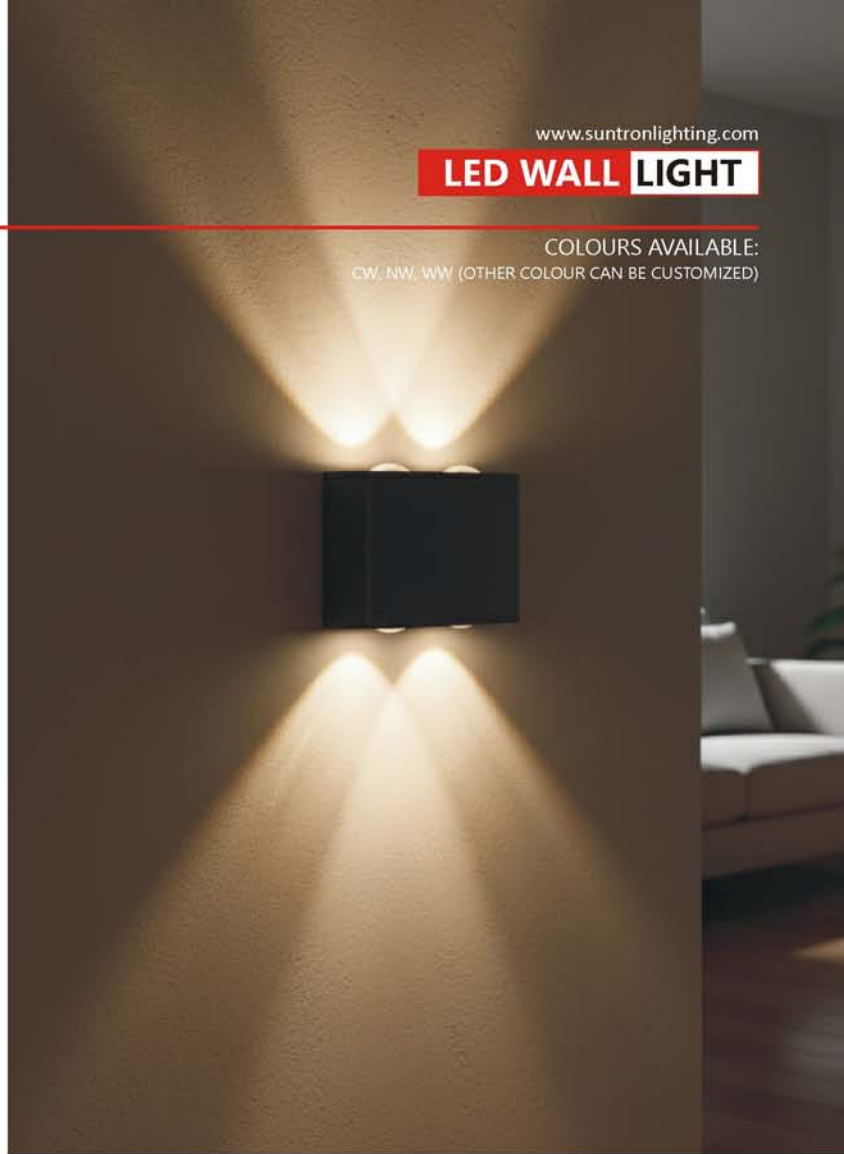

 **SUNtron™** Lighting
AN ISO 9001 : 2015 CERTIFIED CO.

LED WALL DECORATIVE LIGHTS SERIES...

Quality is our foremost priority

COLOURS AVAILABLE:
CW, NW, WW (OTHER COLOUR CAN BE CUSTOMIZED)

2 WAY

4 WAY

6 WAY