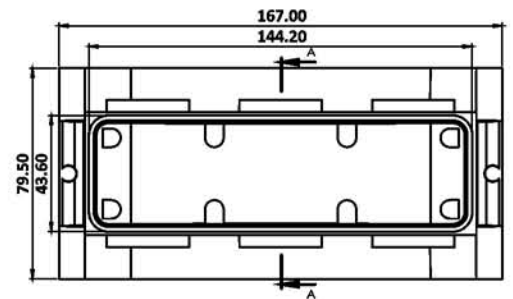

LED WALL LIGHT

COLOUR : CW / WW

PRODUCT CODE	WATT	SIZE (MM)	POWER FACTOR	SURGE PROTECTION	LUMEN / WATT	IP-RATING	HOUSING TYPE
SN-6	6W	67 x 80mm	≥0.5	1.5 KV	60	IP-65	ALUMINIUM
SN-12	12W	117 x 80mm	≥0.9	2.5 KV	60	IP-65	ALUMINIUM
SN-18	18W	167 x 80mm	≥0.9	2.5 KV	60	IP-65	ALUMINIUM