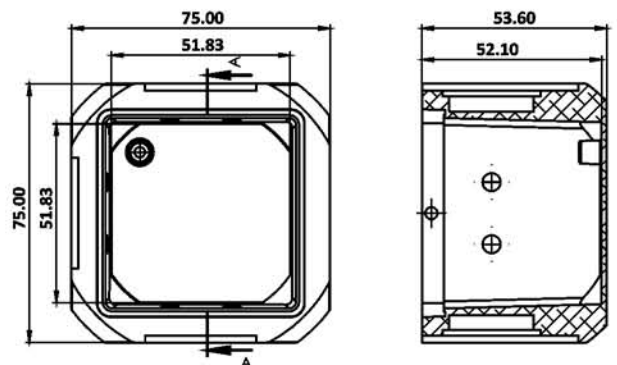

OUT DOOR WALL LIGHT SMALL 4 WAY

OUT DOOR WALL LIGHT BIG 4 WAY

MANAGEMENT OFFICE

About Management

Our management team is committed to leading the company with vision, integrity, and expertise. We prioritize innovation, quality, and customer satisfaction, driving growth and success in the **LED lighting** industry.