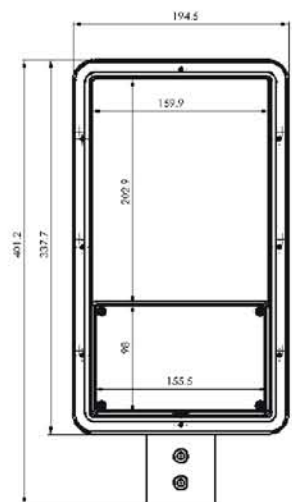

COLOUR : CW / WW

LED STREET LIGHT (LEGEND MODEL)

PRODUCT CODE	WATT	SIZE (MM)	POWER FACTOR	SURGE PROTECTION	LUMEN / WATT	IP-RATING	HOUSING TYPE
SLPL-SL-200	200W	515 x 260mm	≥0.9	6 KV	120	IP-66	ALUMINIUM
SLPL-SL-250	250W	515 x 260mm	≥0.9	6 KV	120	IP-66	ALUMINIUM